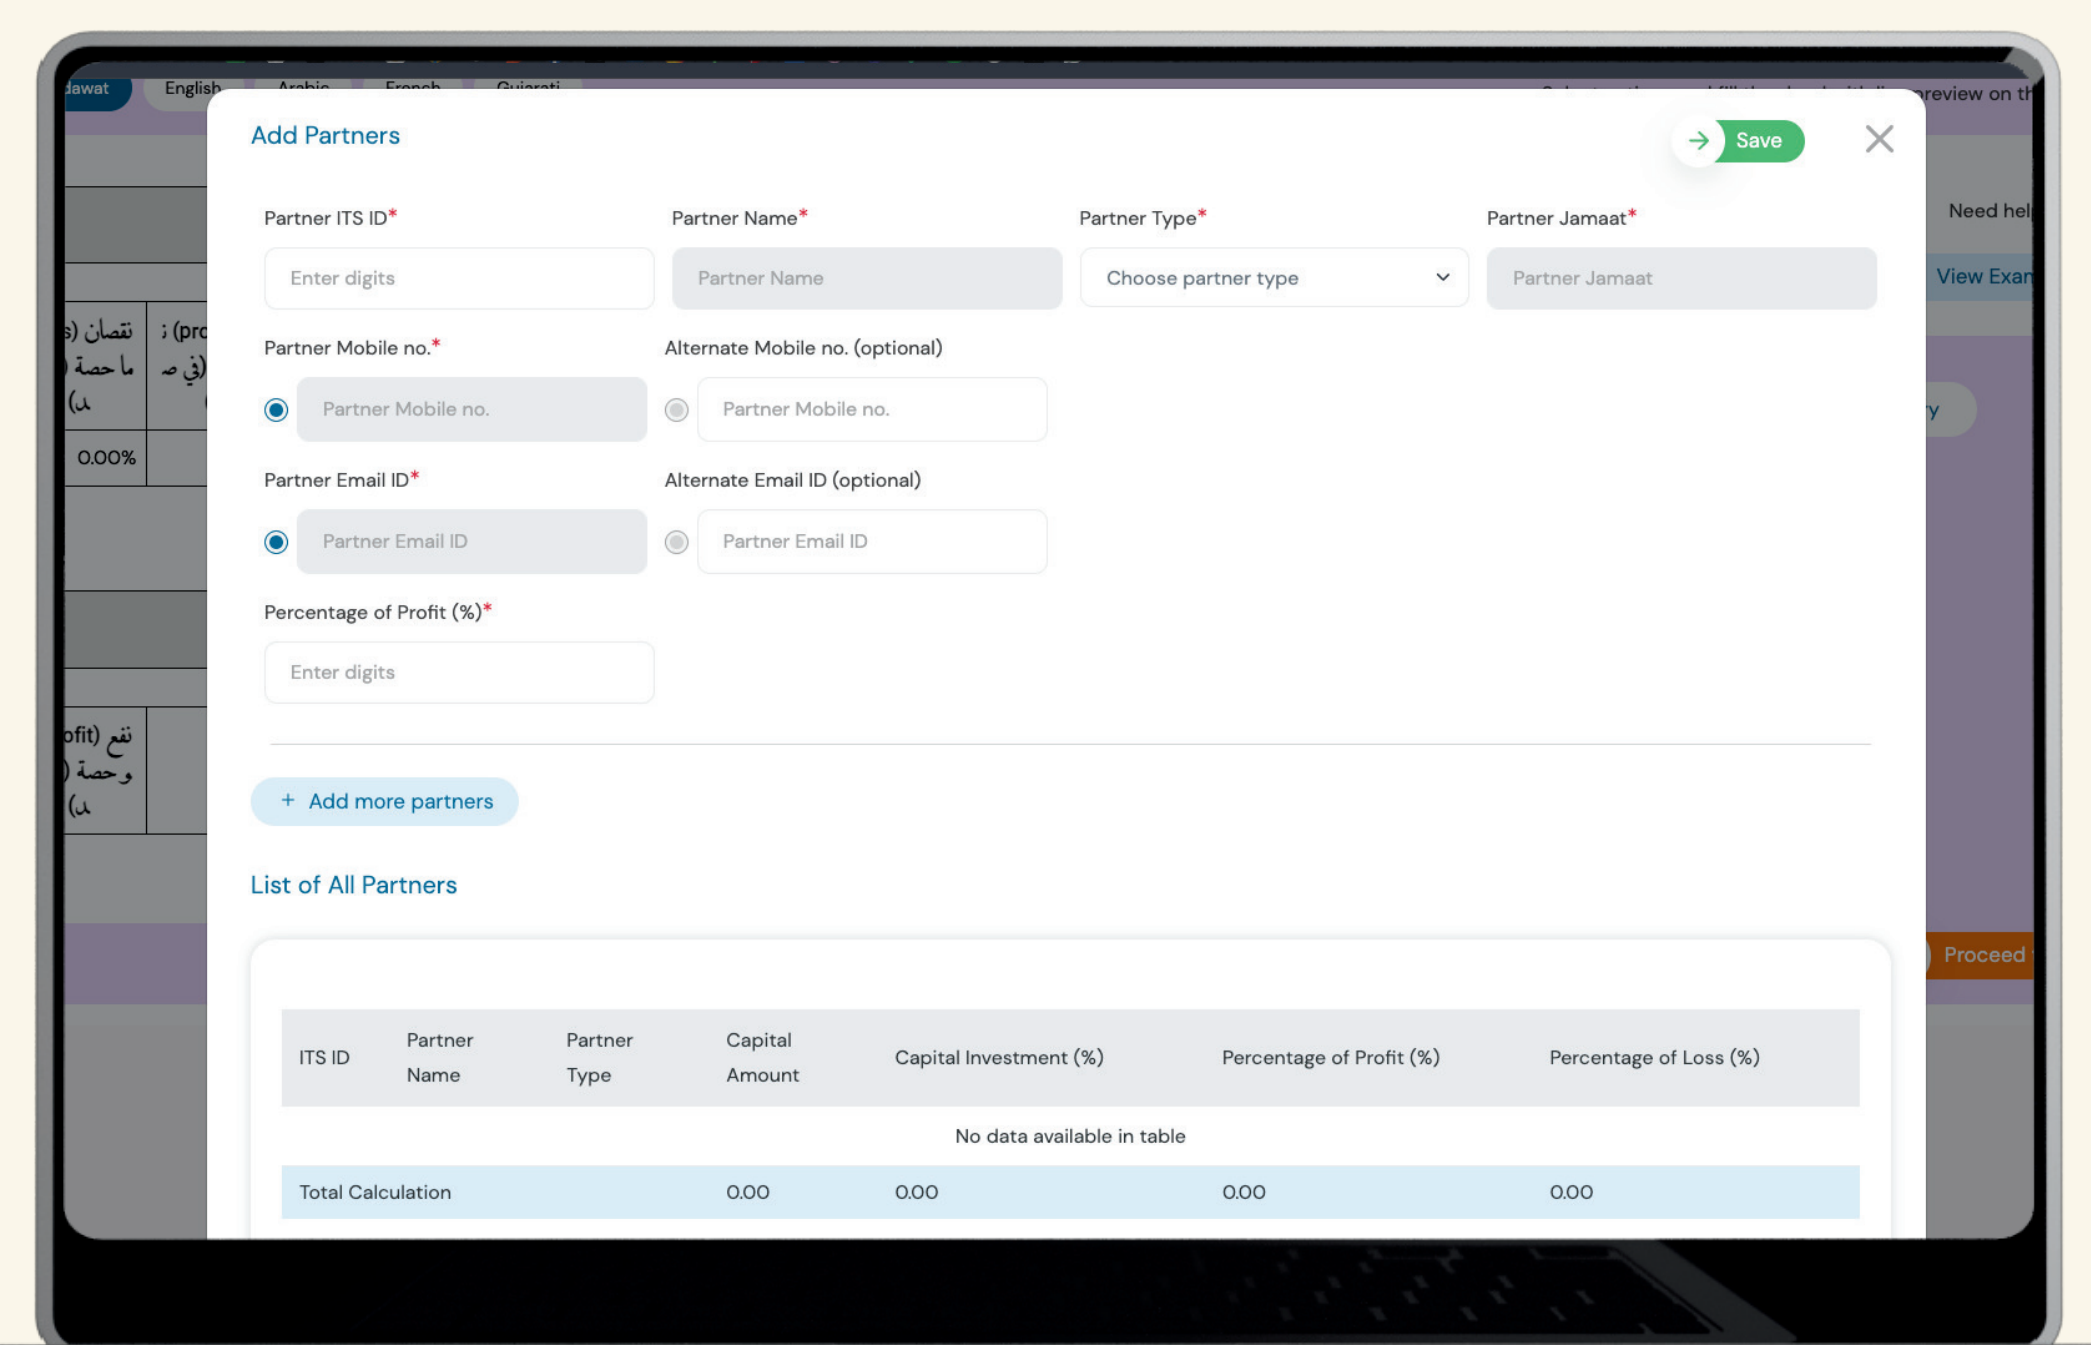

Click on "Create New Partnership Deed"

3

Step 3

Fill in your details and submit for review

4

Step 4

Once approved, print, sign, and get your deed uploaded

Step 5