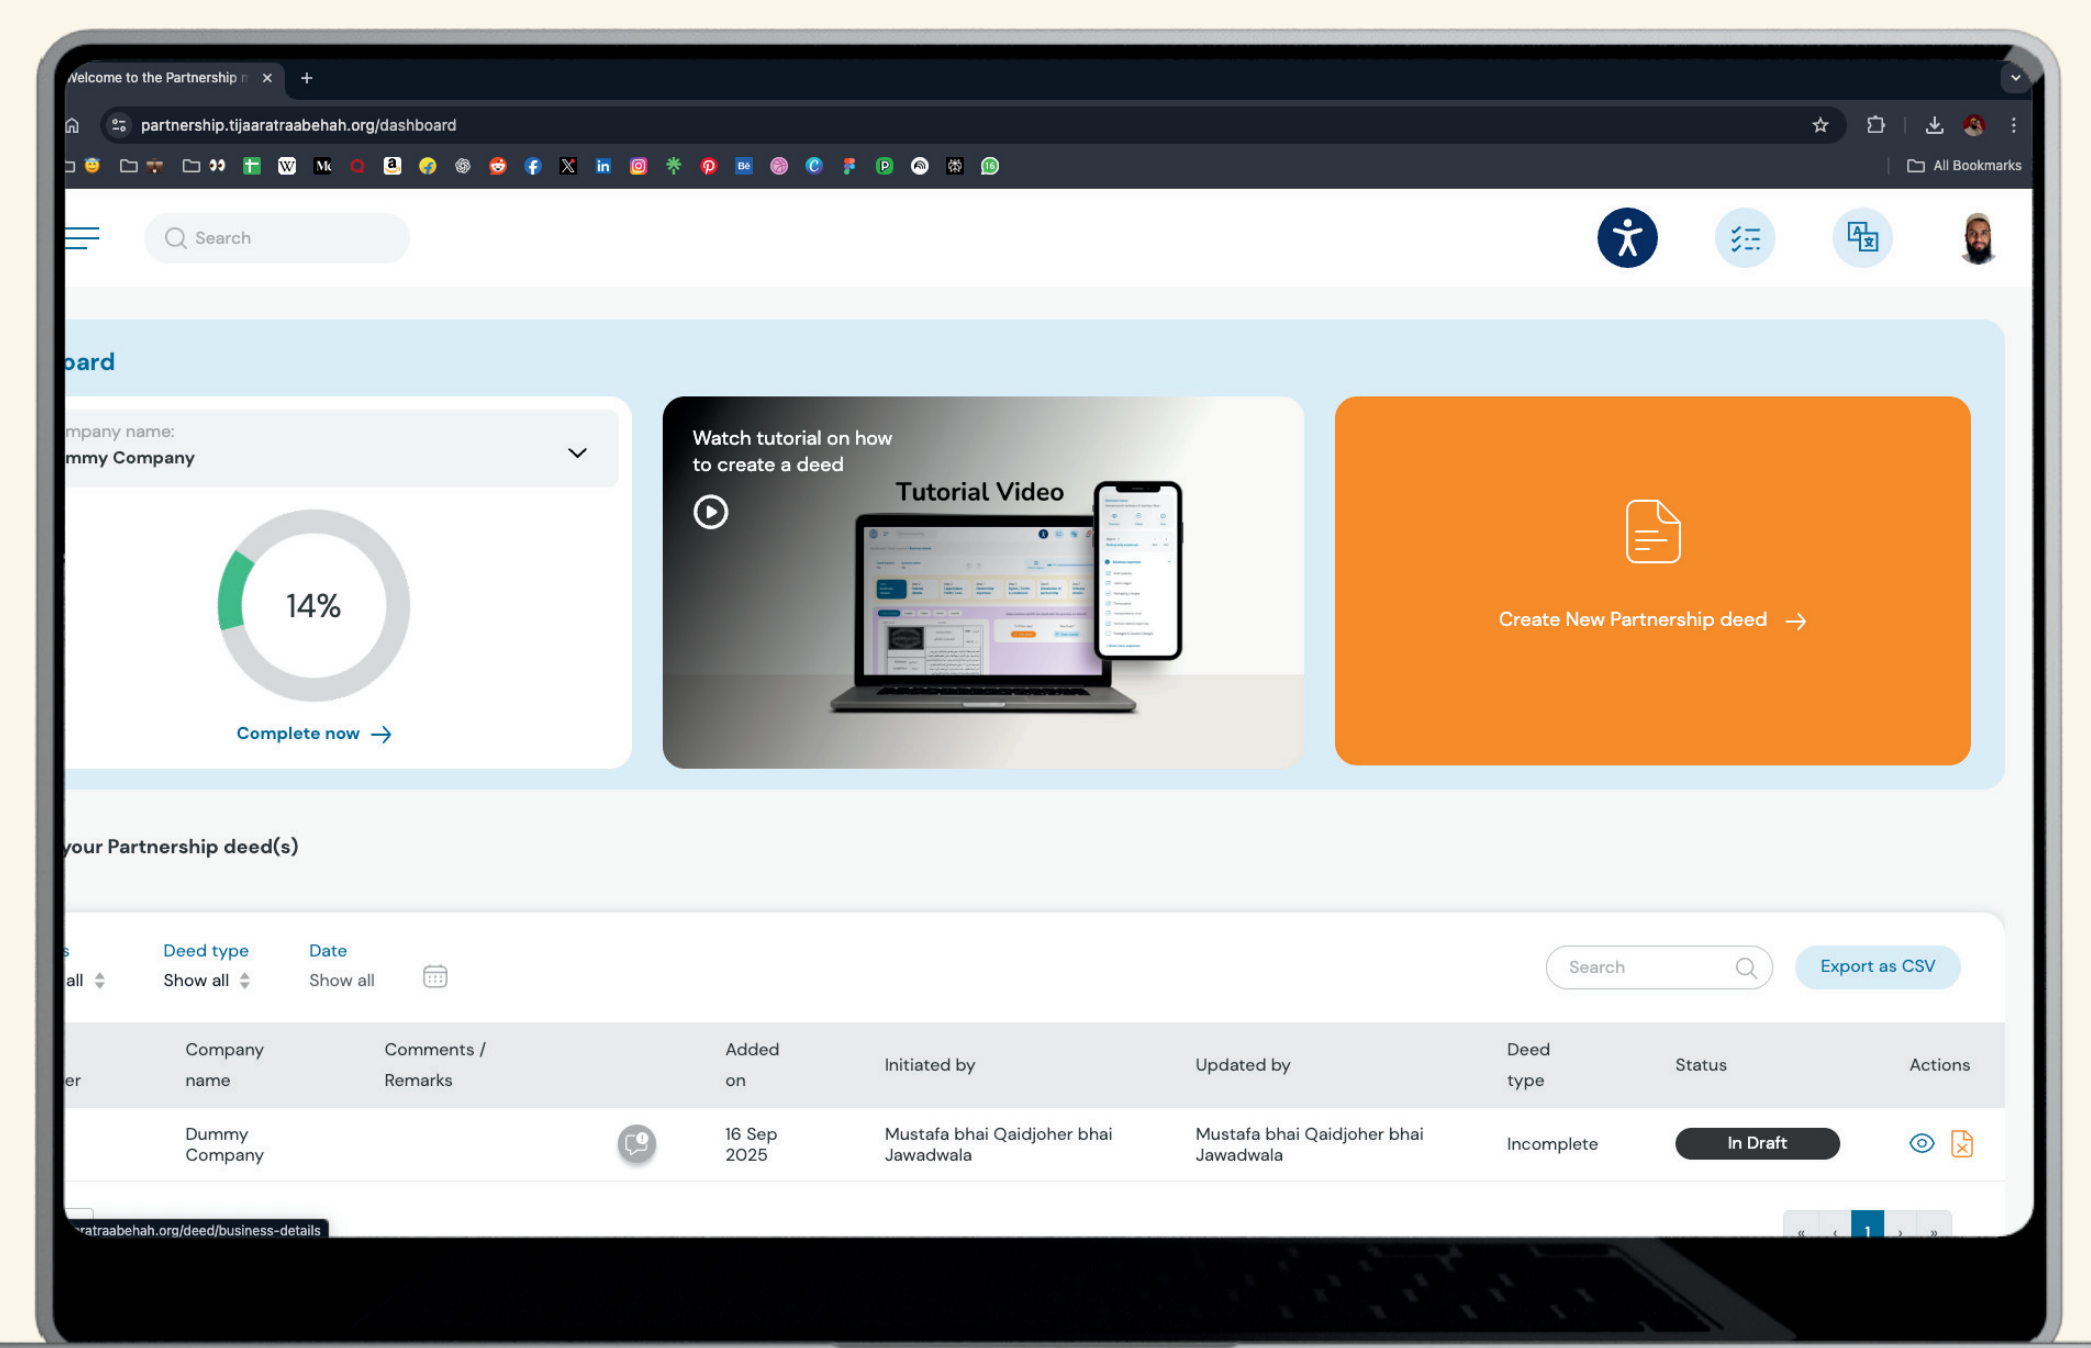

PARTNERING IN BUSINESS?

Do it the right way...

Follow these steps to submit your deed online and receive **Misaal Shareef of Raza and Dua Mubarak** for your Partnership

1

Step 1

Log in with your ITS ID

2

Step 2

Click on "Create New Partnership Deed"

3

Step 3

Fill in your details and submit for review