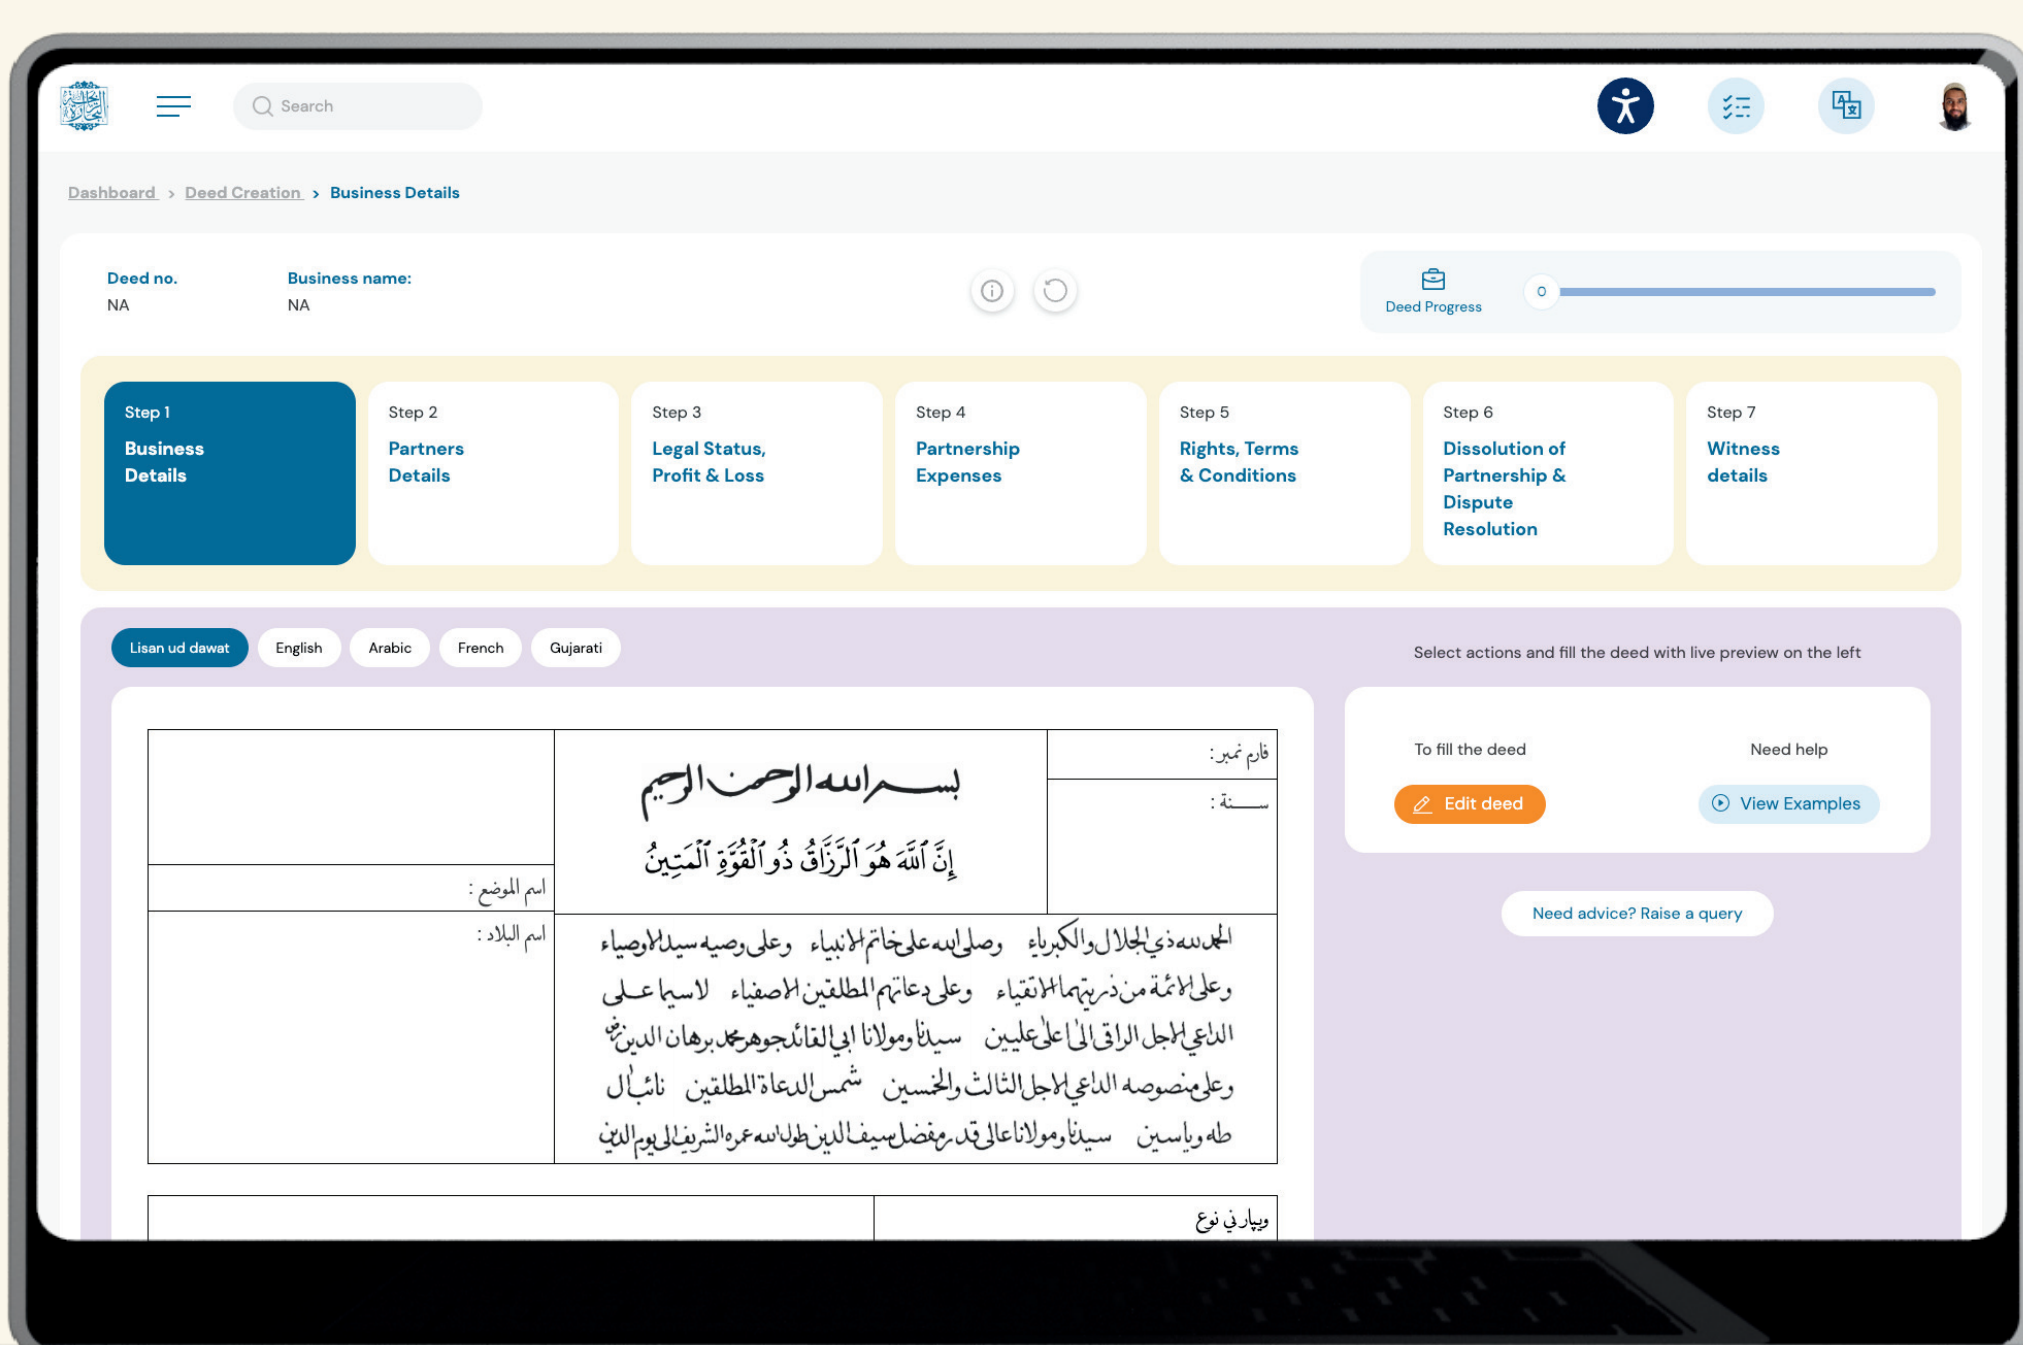

4

Step 4

Once approved, print, sign, and get your deed uploaded